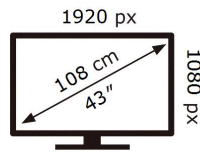

**ENERGY**

SAMSUNG

DC43J

**58** kWh/1000h

2019/2013