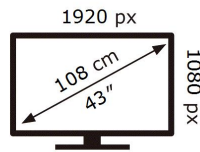

ENERGY

SAMSUNG

PM43H

135 kWh/1000h

2019/2013