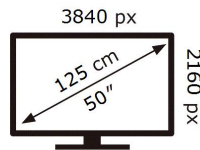

ENERGY

SAMSUNG

HG50ET690UB

102 kWh/1000h

ABCDEF **G**

130 kWh/1000h

2019/2013