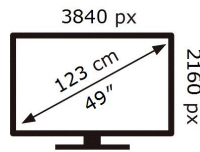

ENERGY

SAMSUNG

HG49EJ690UB

108 kWh/1000h

ABCDEF **G**

154 kWh/1000h

2019/2013