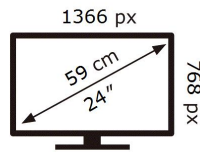

**ENERGY**

SAMSUNG

HG24EE690AB

**34** kWh/1000h

2019/2013